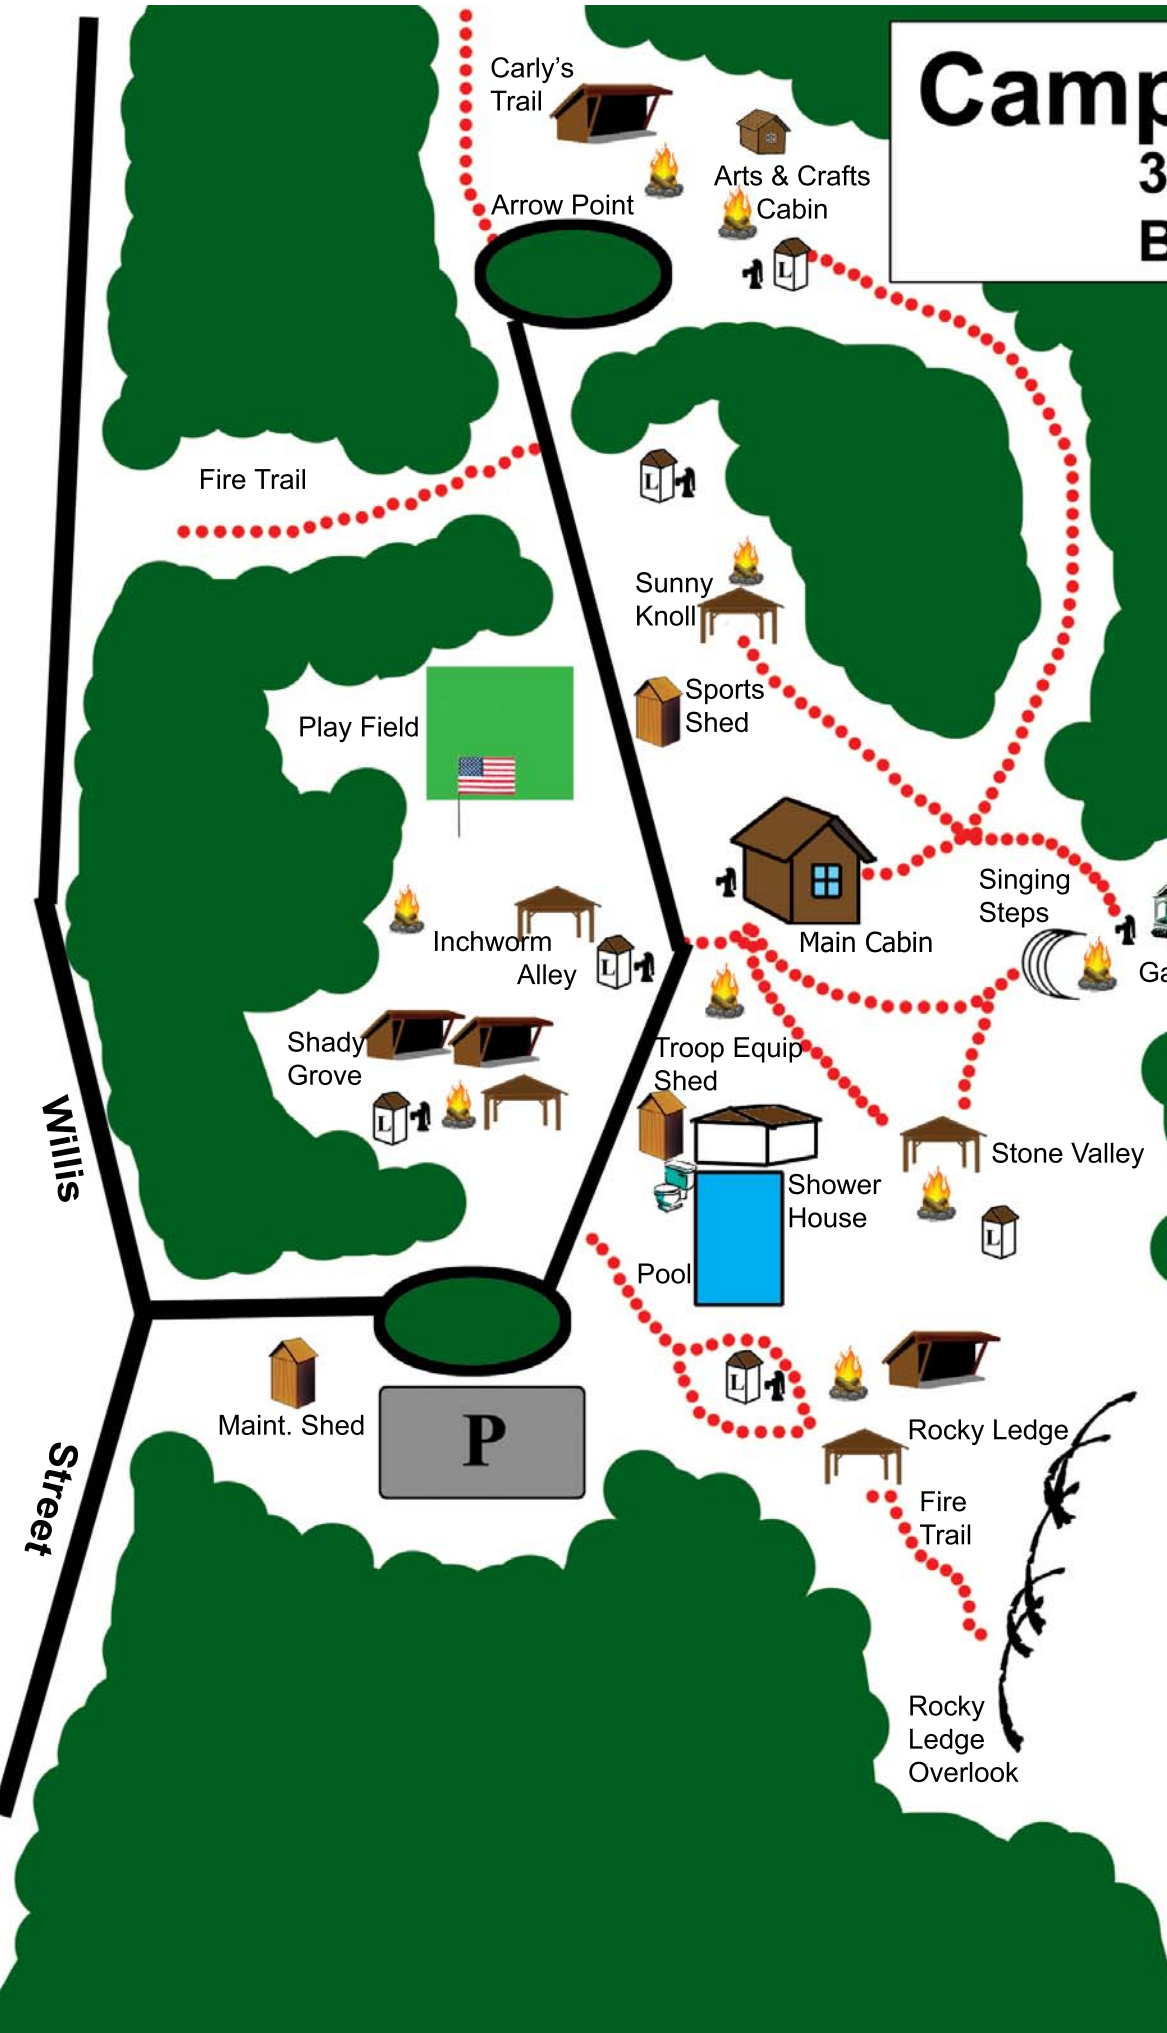

Camp Carlson

36 Acres
Bristol, CT

LEGEND	
	Lean-To
	Shelter
	Fire Circle
	Toilet
	Latrine
	Amphitheater
	Water
	Trails